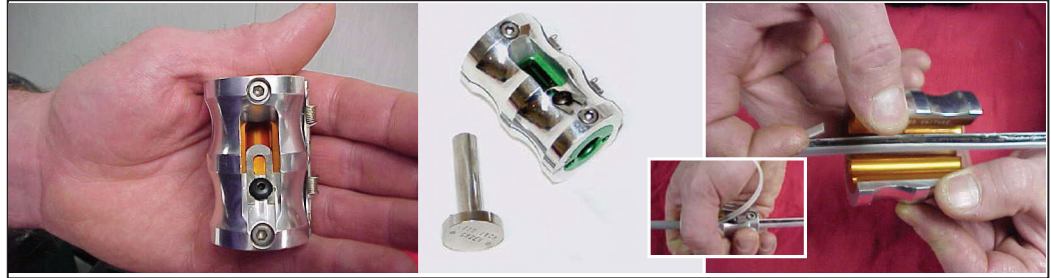

ezTOOLS™ | UniShaver Ribbon Midspan Access Tool

Ribbon Tube Midspan Access Tool (4.3 to 14.0 mm)

Product Snapshot

Applications

Opens the tubes in Ribbon fiber optic cable / Reliable Midspan entry to fiber Ribbons

Cable Types

ezRIBBON™ | Central Loose Tube & Loose Tube Ribbon / ezUNITUBE™

Tool Type

One Hand Operation/Shaving Action (4.3 to 14.0 mm)

Options

Inserts to Fit a Variety of Tube Sizes from 4.3 to 14.0 mm

The simplest and most reliable midspan access tool for ribbon and central buffer tubes.

Draka's Ribbon Central Tube Unishaver provides quick and easy midspan access to ribbons (ezRIBBON) central tube and fibers (ezUNITUBE) every time. This specially designed tool holds the buffer tube firmly in place where a precision blade "shaves" only the tube wall, providing access to ribbon fibers without damage to the fiber or coating. The new kit comes with the shell and a choice of inserts for various size tube diameters. Inserts are color coded and engraved to make easy selection of the right insert for the job.

The Draka UniShaver Tool is designed to open tubes greater than 4.3 mm (0.17 inches) diameter, and is typically used with Central Tube Ribbon, Loose Tube Ribbon, and other Central Tube cables. Select the correct tool size, open the palm-size holder, calibrate the blade depth, and go.