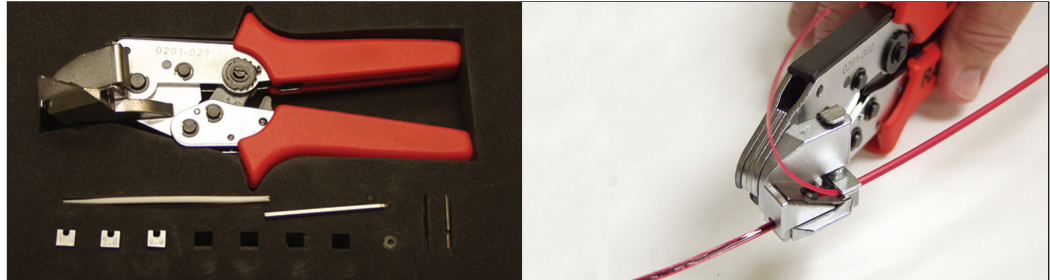

ezTOOLS™ | Buffer Tube Midspan Access Tool

Buffer Tube Midspan Access Tool (1.5 to 4.3 mm)

Product Snapshot

Applications

Reliable midspan entry to access fibers in loose tube cables. Easy change inserts for a variety of manufacturers tube sizes.

The simplest and most reliable midspan access tool for loose buffer tubes.

Draka's ezACCESS | Buffer Tube Access Tool provides quick and easy access to fibers every time. Designed for midspan entry in buffer tubes to access fibers, this is the one-stop tool for the veteran or the new installer. Specially designed inserts hold the buffer tube firmly in place where a precision-ground blade "shaves" only the tube wall - providing reliable access without damage to the fiber or coating. An industry study revealed that Draka's ezACCESS Buffer Tube Access tool provides the most consistent, safe and reliable access while other tools frequently damaged fibers and / or coatings.

Interchangeable labeled inserts support a wide variety of buffer tubes sizes used for different fiber counts and cable designs. The tool's thick gauge steel alloy construction and a hard shell tote case mean years of reliable field use. These interchangeable inserts change in and out within 15 seconds.

Features & Benefits

Reliable Tube Access

- Reliable and repeatable access to fibers without damage
- Lab tested & field proven
- No calibration required
- Rugged and built to last

Simple & Flexible Support of Multiple Size Buffer Tubes